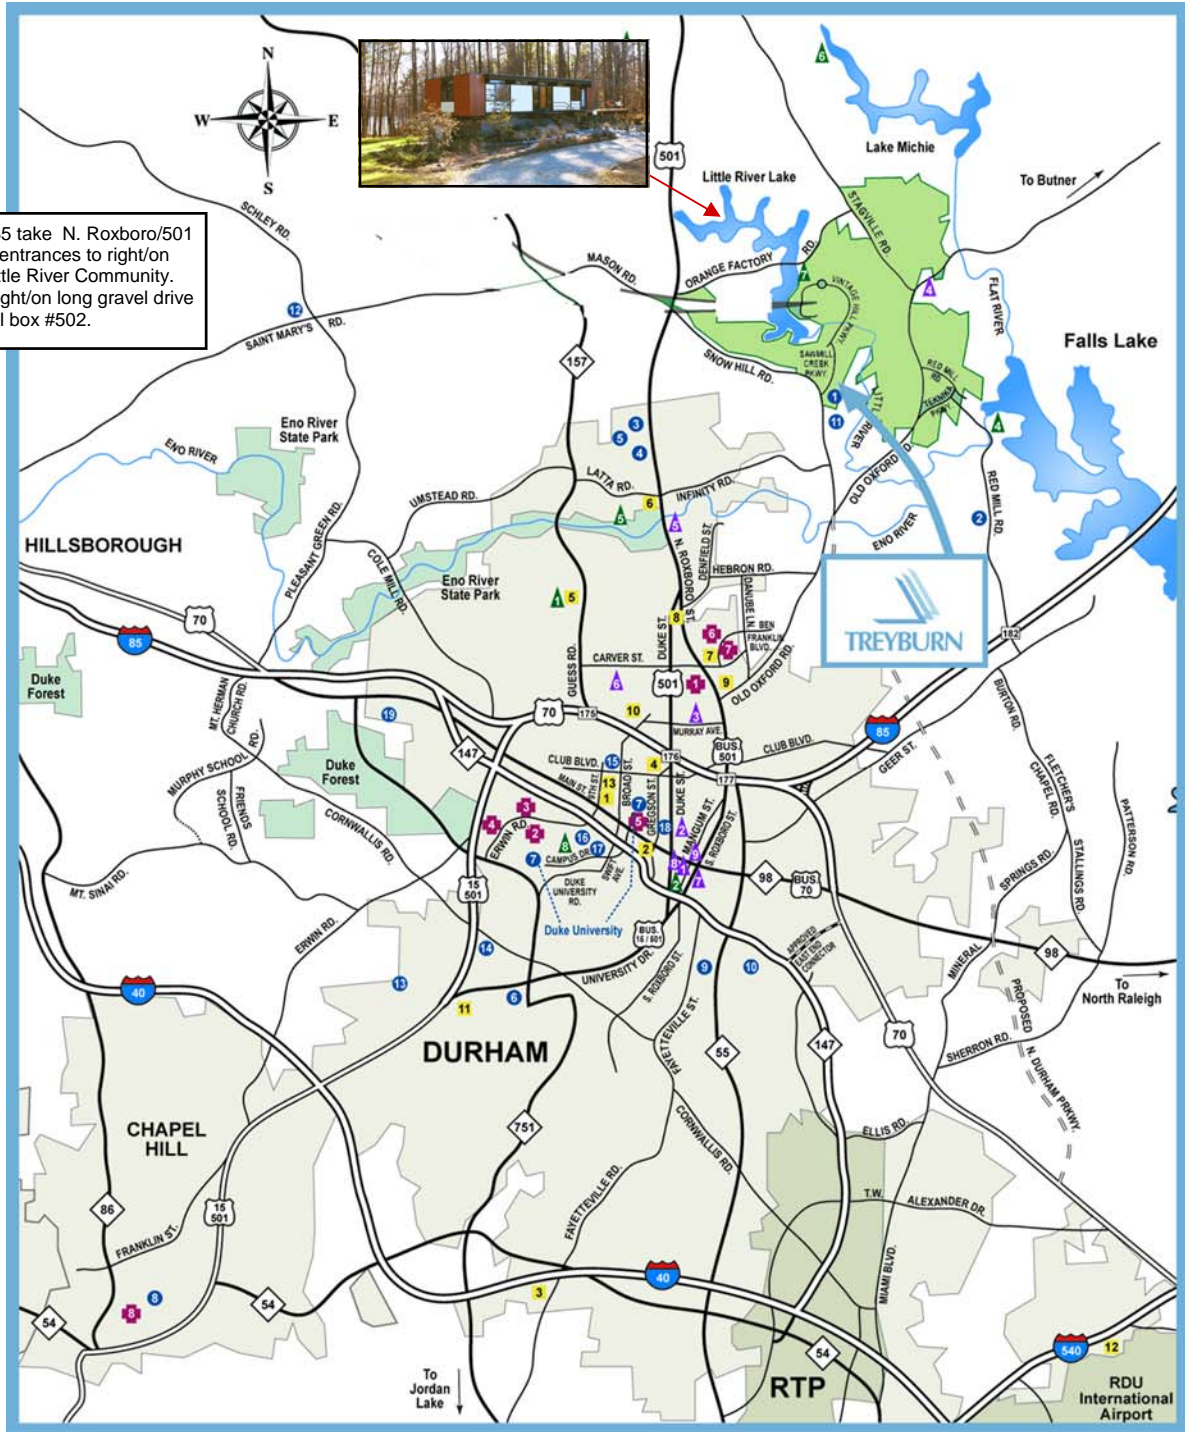

Directions - From I-85 take N. Roxboro/501 north past Treyburn entrances to right/on John Jones Rd at Little River Community. Go about 0.4 mi to right/on long gravel drive at yellow house. Mail box #502.

- Recreation**
- 1 Willowdale 8 Cinema
  - 2 Durham Bulls Athletic Park
  - 3 Quail Roost Stables
  - 4 Eno River Boat Ramp
  - 5 West Point on the Eno Park
  - 6 Lake Michie Lodge
  - 7 Little River Lake Boat House
  - 8 Sarah P. Duke Gardens
- Cultural Attractions**
- 1 Carolina Theatre of Durham
  - 2 Man Bites Dog Theatre
  - 3 NC Museum of Life and Science
  - 4 Stagville Preservation Center
  - 5 North Durham Public Library
  - 6 Duke Homestead & Tobacco Museum
  - 7 Durham Public Library
  - 8 Royal Center for the Arts (Durham Arts Council)
  - 9 Convention & Visitors Bureau

- Shopping**
- 1 Bull City Market (Whole Foods)
  - 2 Brightleaf Square
  - 3 The Streets at Southpoint
  - 4 Northgate Mall & Harris Teeter
  - 5 Willowdale & Harris Teeter
  - 6 Food Lion
  - 7 Independence Park & Lowe's Home Improvement Warehouse
  - 8 North Duke Mall & Staples
  - 9 Oxford Commons & Wal-Mart
  - 10 North Pointe Mall (Costco, World Market, Pier 1, Home Depot, Bed Bath & Beyond, Pet Smart)
  - 11 South Square Mall (under construction: Target, Sam's Club)
  - 12 Brier Creek Shopping Center
  - 13 Ninth Street Shopping

- Medical**
- 1 Durham Regional Hospital
  - 2 Duke University Medical Center
  - 3 VA Hospital
  - 4 Baker Children's Hospital
  - 5 Durham Eye & Ear Hospital
  - 6 Regional Pediatric Associates
  - 7 Independence Park Medical Offices
  - 8 UNC Hospitals