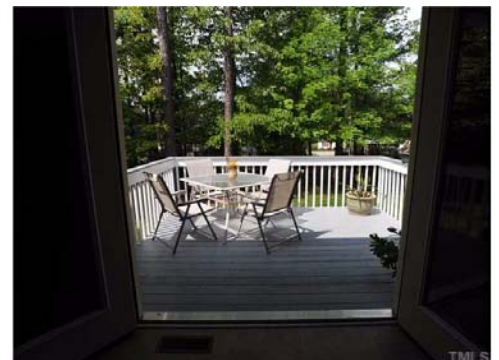

Master bedroom is also quite spacious. It has neutral paint and carpet window with view of backyard.

Patio/Deck

French doors open wide to deck and is convenient for cookouts and entertaining.