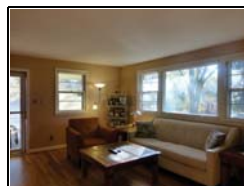

Design One Story
 Style Ranch
 Exterior Finish Partial Brick, Wood Ext
 Interior Features Ceiling Fan, Granite Counter Tops, Radon Mitigation Instld
 Basement Yes
 Acres 0-.25 Acres
 Lot Description Garden Area
 ElemSch1 Wake - Conn
 MidSch1 Wake - Ligon
 HighSch1 Wake - Enloe
 Garage 0
 Parking DW/Asphalt

Remarks This 3 or 4 BR home, with a screened porch and full, finished basement, is nestled nicely on a quiet cul-de-sac like setting in the heart of the gently rolling hills of the Woodcrest neighborhood, home to families of all ages. Much is new or newer including kitchen, 2 baths, roof, heat/air. Dog and people friendly fenced backyard. Finished basement flex space offers multiple options. Walk to greenway, dog and other parks. For pics, prose and floor plan, click on picture, then click on tab START SLIDESHOW.